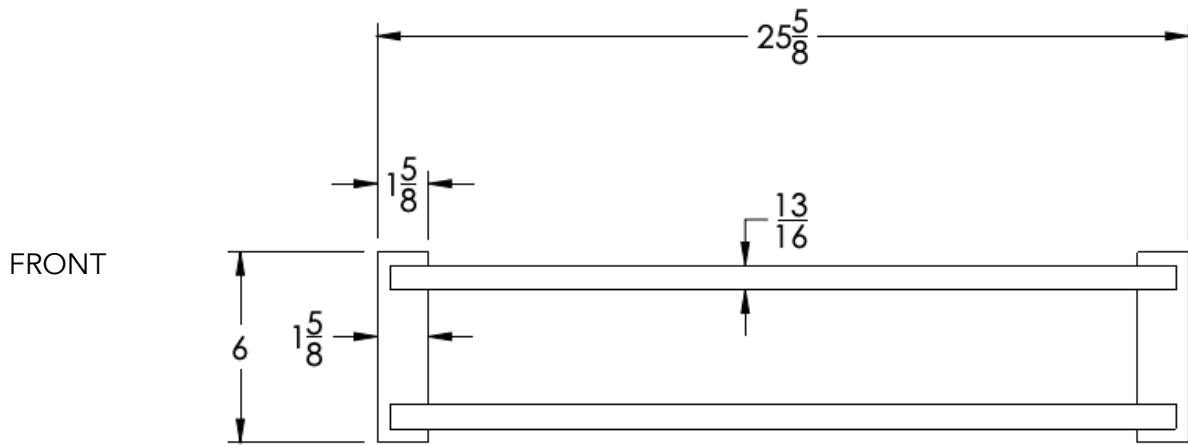

neelnox

LET
THERE
BE **DESIGN.**

FEATURES

- Premium 304 Grade Stainless Steel
- Solid Mount Construction
- Concealed Installation Hardware
- State of the art wall anchors included for installation on Dry wall or Tile

COLLECTION ICONIC

TOWEL RACK WITH BAR

Model	Product	Finishes Available
ICN-TRKB24	Towel Rack With Bar	Multiple finishes available. Over 23 finishes to choose from.

FINISHES			
Polished (-P)	Antique Copper (-ACOP)	Polished Gold (-PGLD)	
Brushed (-B)	Polished Brass (-PBRS)	Brushed Copper (-BCOP)	
Brushed Gold (-BGLD)	Matte White (-WHT)	Brushed Rose Gold (-BRGD)	
Matte Black (-BLK)	Brushed Modern Bronze (-BMBRZ)	Brushed Black (-BRBLK)	
Oil Rubbed Bronze (-ORB)	Glossy White (-GWHT)	Polished Black (-PBLK)	
Brushed Brass (-BBRS)	Polished Rose Gold (-PRGD)	Antique Nickel (-ANKL)	
Brushed Bronze (-BBRZ)	Unlacquered Brass (-UBRS)	Black Nickel (-NKBL)	
Antique Brass (-ABRS)	Polished Nickel (-PNKL)		

Dimensions in inches

NOTE: Dimensions subject to change without notice.