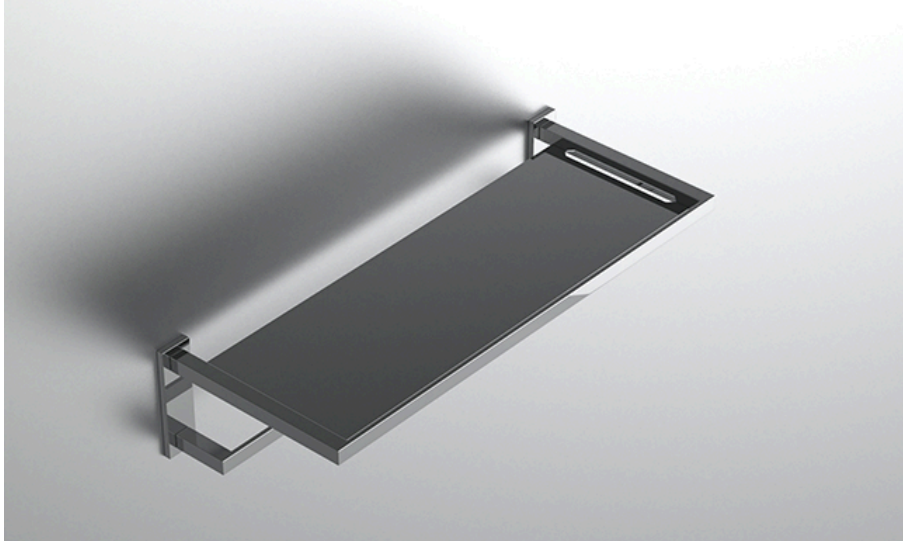

neelnox

LET
THERE
BE **DESIGN.**

FEATURES

- Premium 304 Grade Stainless Steel
- Solid Mount Construction
- Concealed Installation Hardware
- State of the art wall anchors included for installation on Dry wall or Tile

COLLECTION ICONIC

TOWEL RACK WITH BAR

Model	Product	Finishes Available
ICN-TRKB24	Towel Rack With Bar	Multiple finishes available. Over 23 finishes to choose from.

FINISHES			
Polished (-P)	Antique Copper (-ACOP)	Polished Gold (-PGLD)	
Brushed (-B)	Polished Brass (-PBRS)	Brushed Copper (-BCOP)	
Brushed Gold (-BGLD)	Matte White (-WHT)	Brushed Rose Gold (-BRGD)	
Matte Black (-BLK)	Brushed Modern Bronze (-BMBRZ)	Brushed Black (-BRBLK)	
Oil Rubbed Bronze (-ORB)	Glossy White (-GWHT)	Polished Black (-PBLK)	
Brushed Brass (-BBRS)	Polished Rose Gold (-PRGD)	Antique Nickel (-ANKL)	
Brushed Bronze (-BBRZ)	Unlacquered Brass (-UBRS)	Black Nickel (-NKBL)	
Antique Brass (-ABRS)	Polished Nickel (-PNKL)		