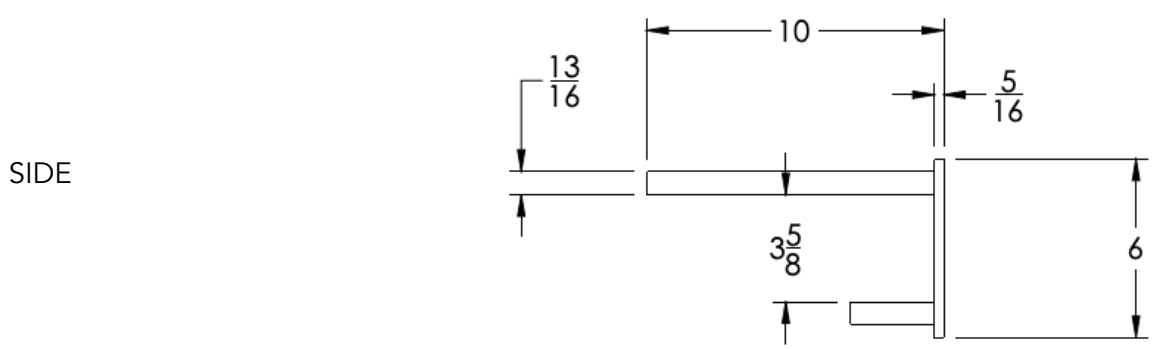

Dimensions in inches

NOTE: Dimensions subject to change without notice.