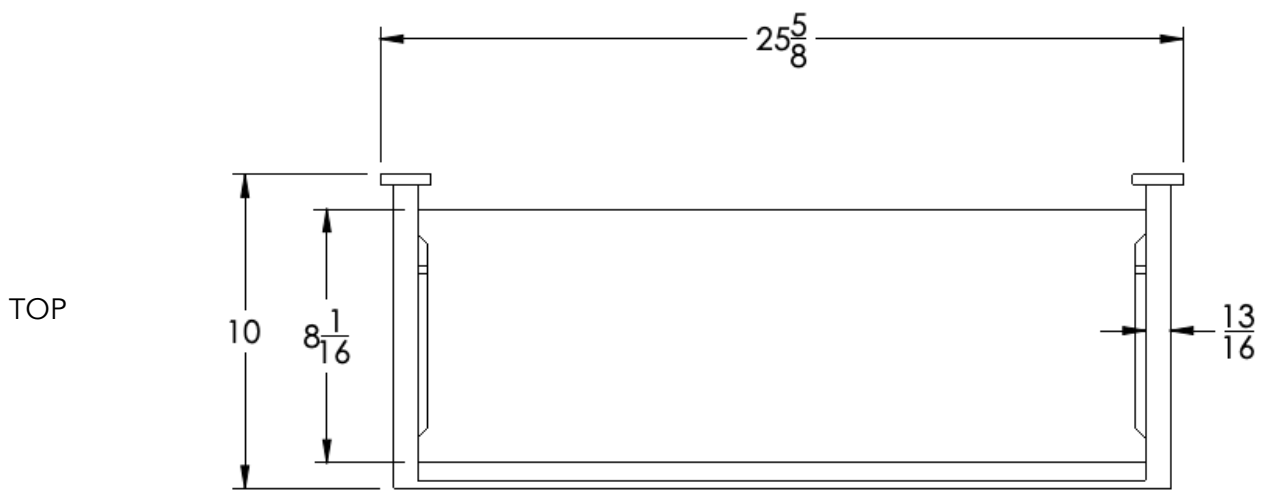

neelnox

LET
THERE
BE **DESIGN.**

FEATURES

- Premium 304 Grade Stainless Steel
- Solid Mount Construction
- Concealed Installation Hardware
- State of the art wall anchors included for installation on Dry wall or Tile

COLLECTION ICONIC

TOWEL RACK WITH BAR

Model	Product	Finishes Available
ICN-TRKB24	Towel Rack With Bar	Multiple finishes available. Over 23 finishes to choose from.

FINISHES			
Polished (-P)	Antique Copper (-ACOP)	Polished Gold (-PGLD)	
Brushed (-B)	Polished Brass (-PBRS)	Brushed Copper (-BCOP)	
Brushed Gold (-BGLD)	Matte White (-WHT)	Brushed Rose Gold (-BRGD)	
Matte Black (-BLK)	Brushed Modern Bronze (-BMBRZ)	Brushed Black (-BRBLK)	
Oil Rubbed Bronze (-ORB)	Glossy White (-GWHT)	Polished Black (-PBLK)	
Brushed Brass (-BBRS)	Polished Rose Gold (-PRGD)	Antique Nickel (-ANKL)	
Brushed Bronze (-BBRZ)	Unlacquered Brass (-UBRS)	Black Nickel (-NKBL)	
Antique Brass (-ABRS)	Polished Nickel (-PNKL)		

Dimensions in inches

NOTE: Dimensions subject to change without notice.